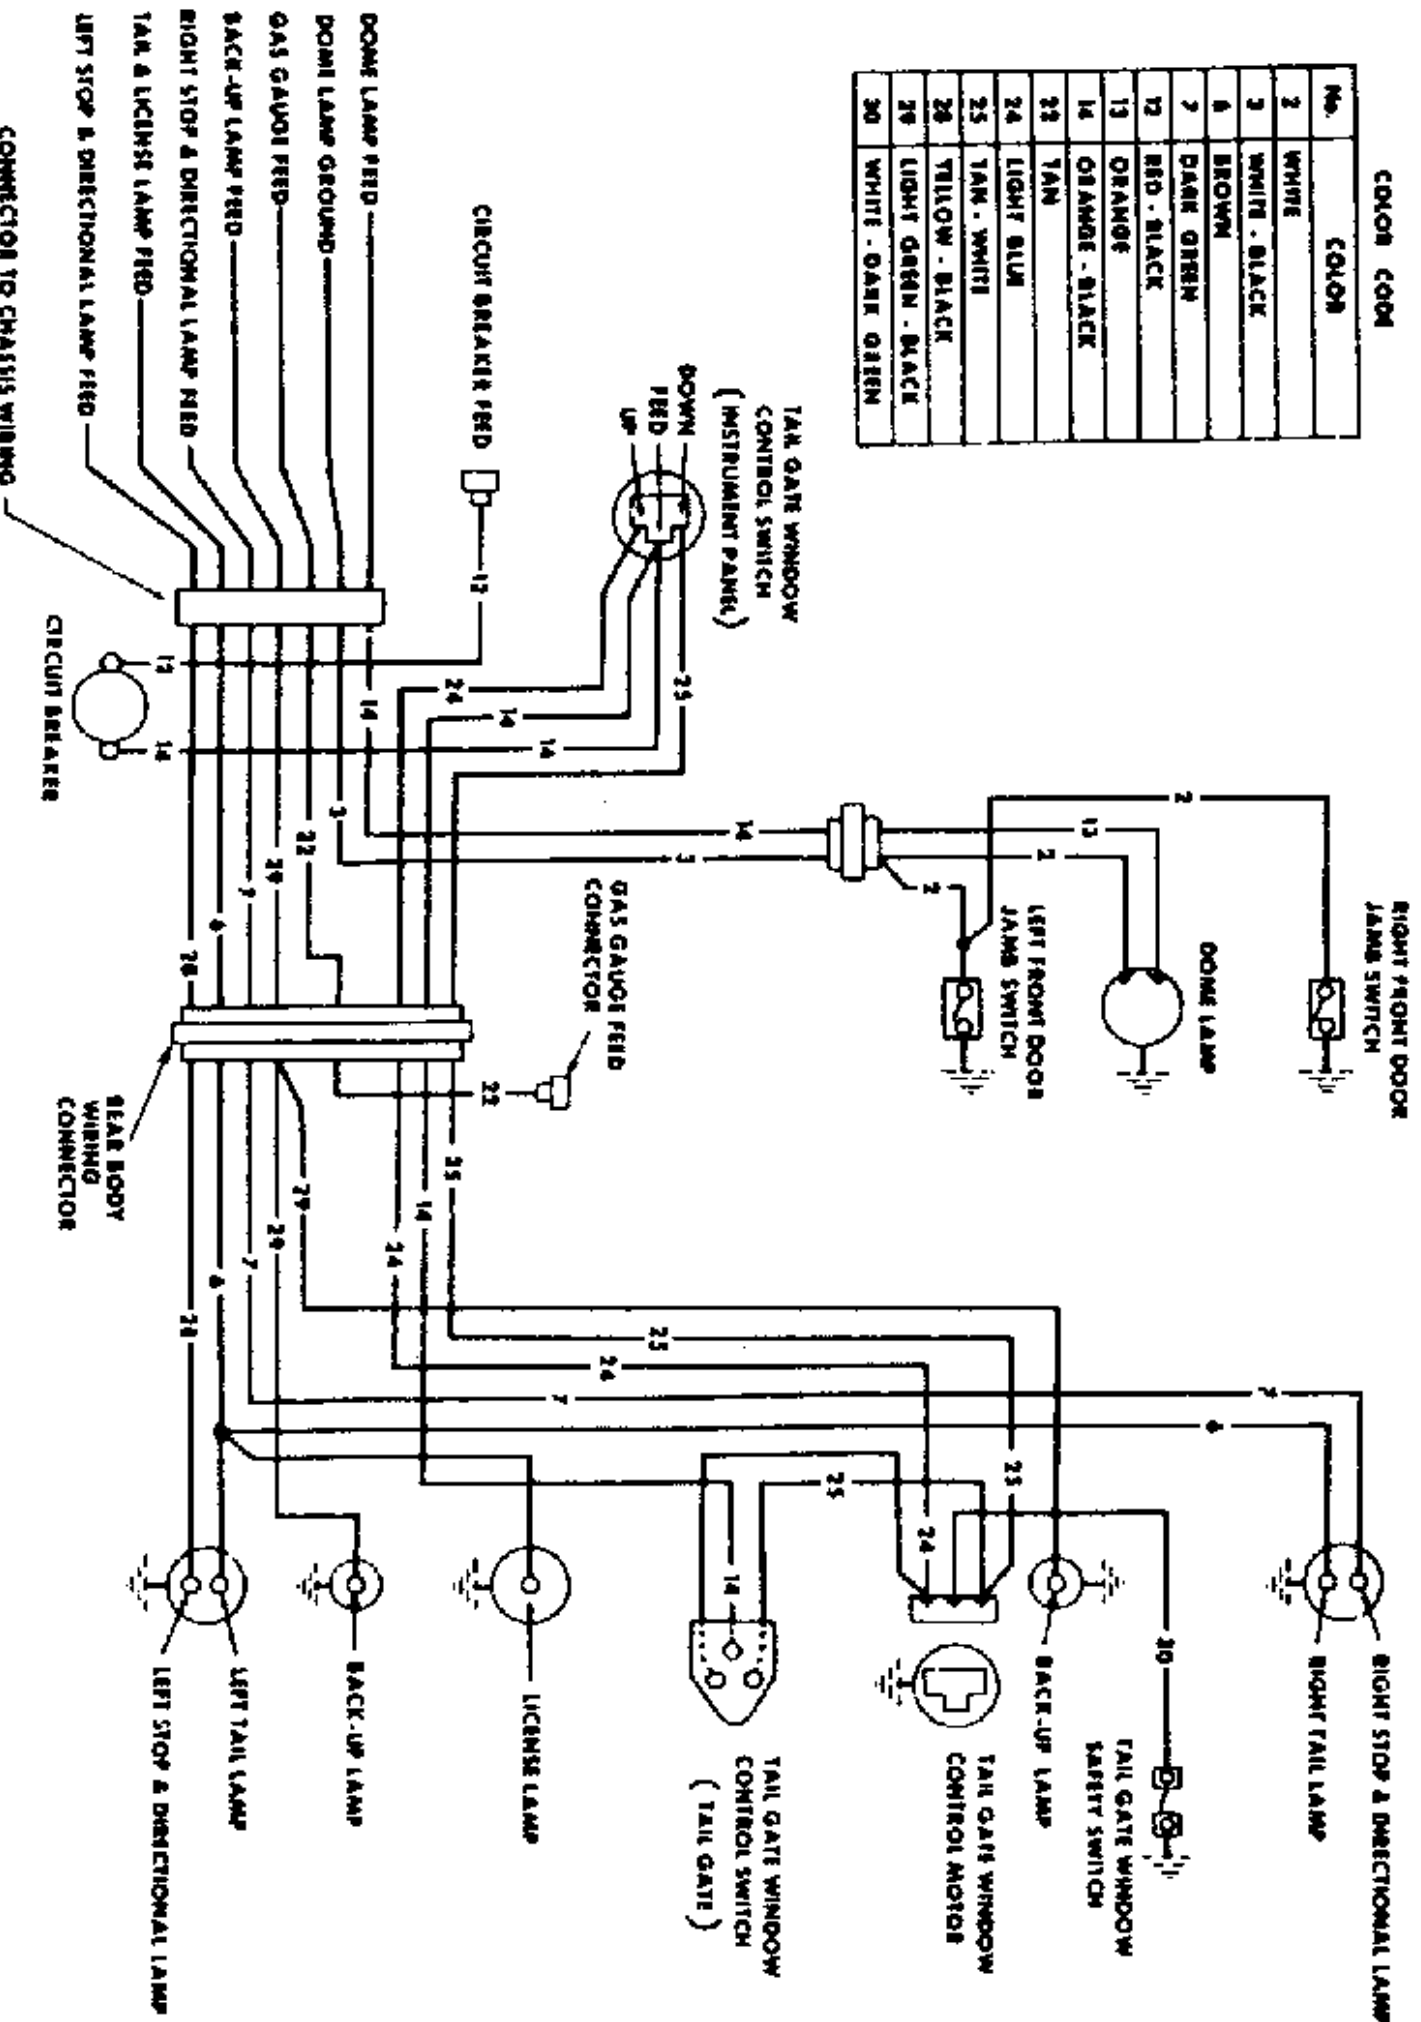

No.	COLOR
2	WHITE
3	WHITE - BLACK
4	BROWN
7	DARK GREEN
12	RED - BLACK
13	ORANGE
14	ORANGE - BLACK
22	TAN
24	LIGHT BLUE
25	TAN - WHITE
26	YELLOW - BLACK
28	LIGHT GREEN - BLACK
30	WHITE - DARK GREEN

67 Chevy II Nova Power Tail Gate Window