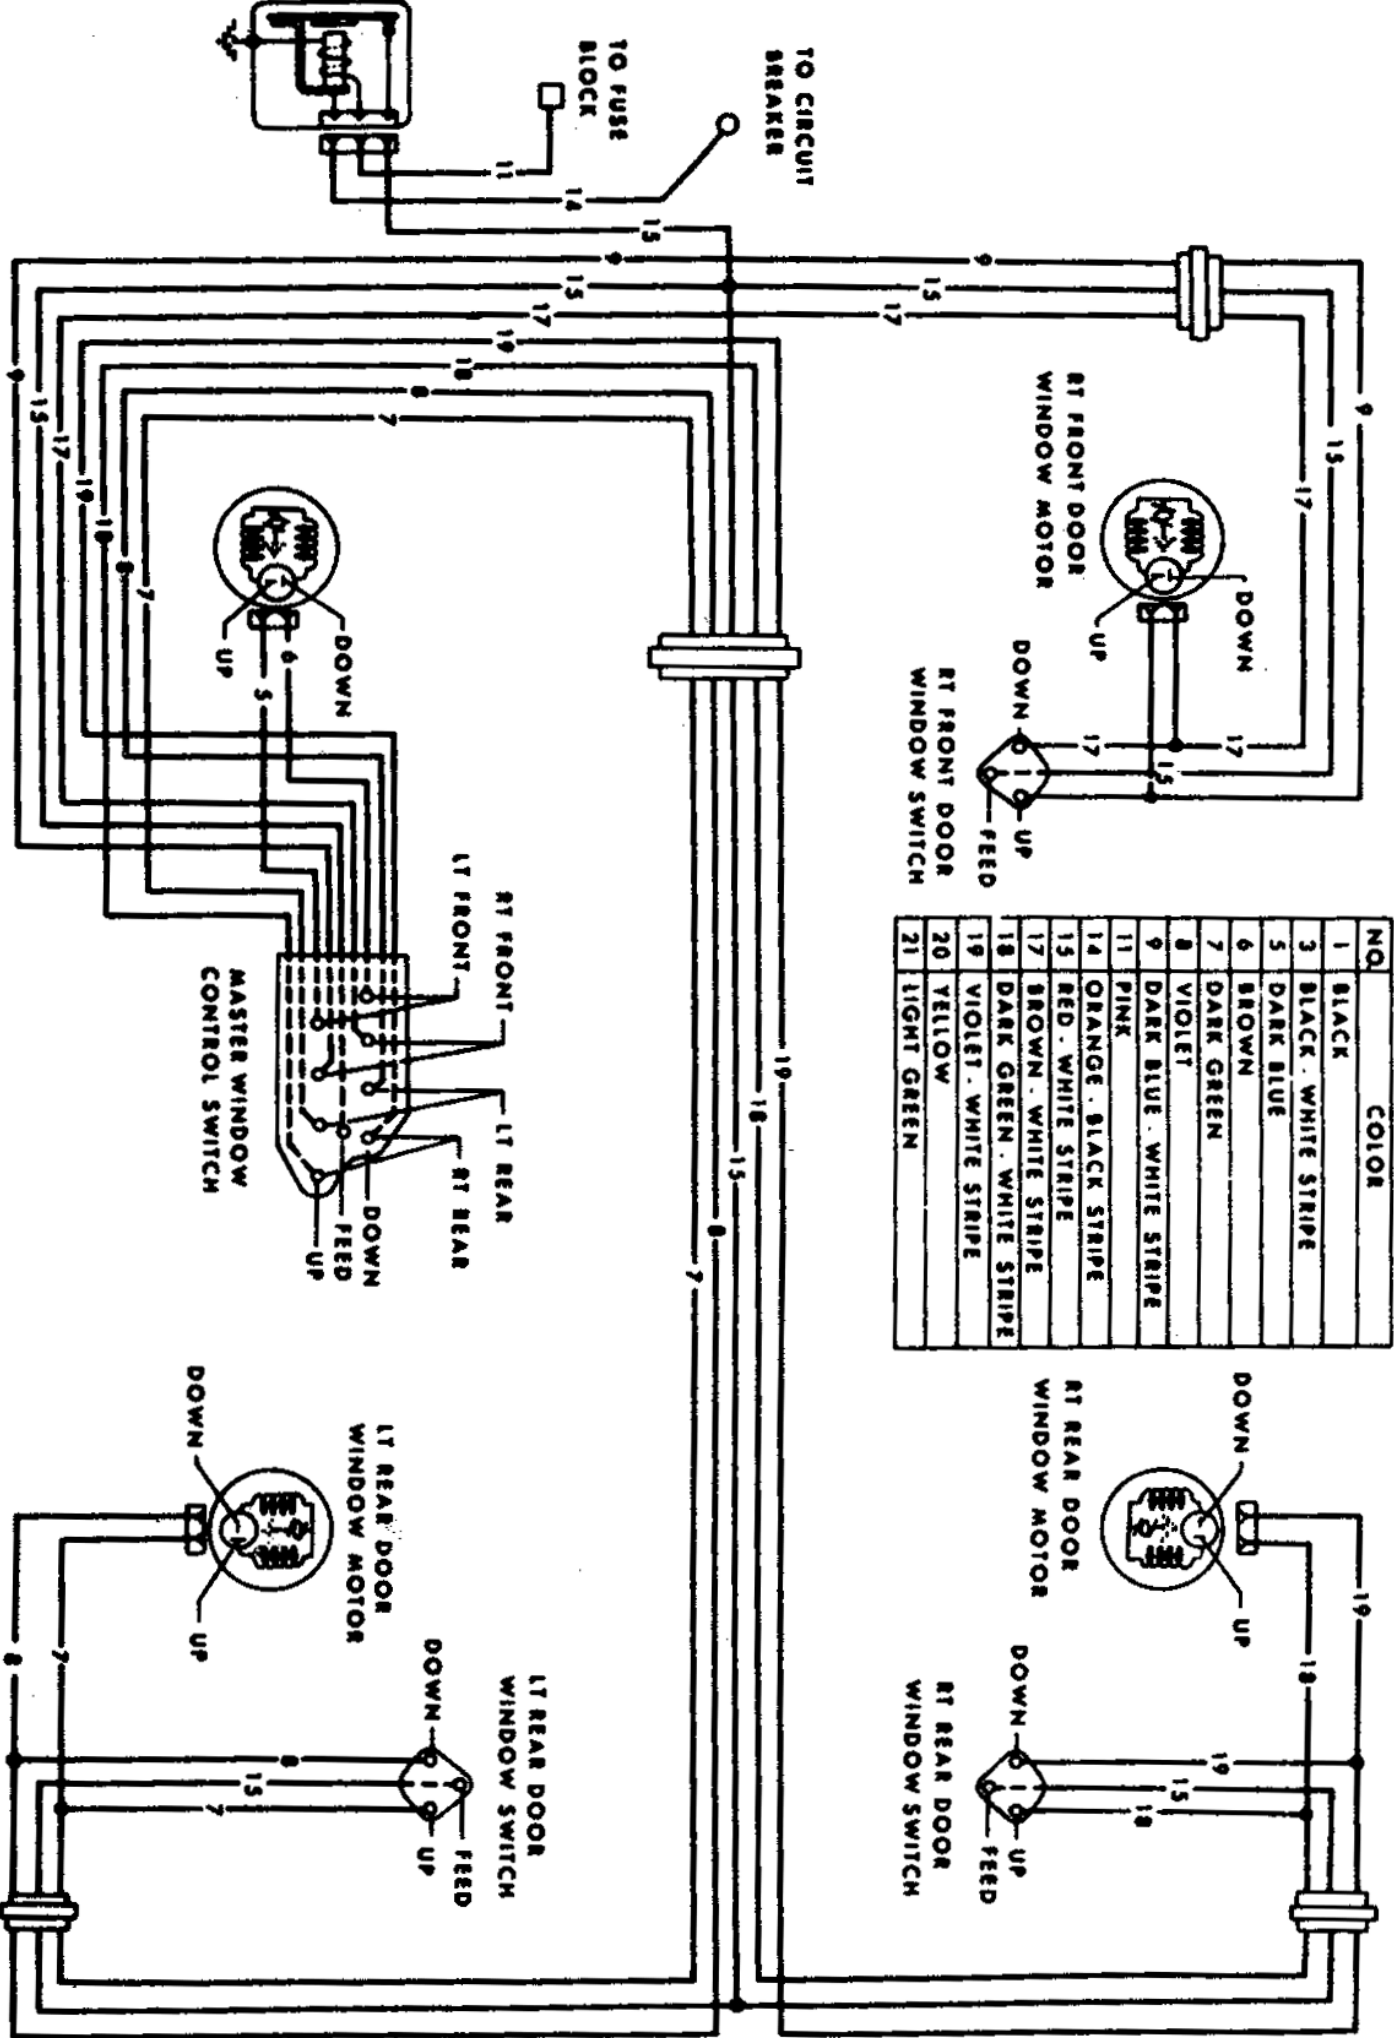

COLOR CODE

NO.	COLOR
1	BLACK
3	BLACK - WHITE STRIPE
5	DARK BLUE
6	BROWN
7	DARK GREEN
8	VIOLET
9	DARK BLUE - WHITE STRIPE
11	PINK
14	ORANGE - BLACK STRIPE
15	BROWN - WHITE STRIPE
17	RED - WHITE STRIPE
18	DARK GREEN - WHITE STRIPE
19	VIOLET - WHITE STRIPE
20	YELLOW
21	LIGHT GREEN

1969 GTO, LeMans & Tempest
Power Window Circuit