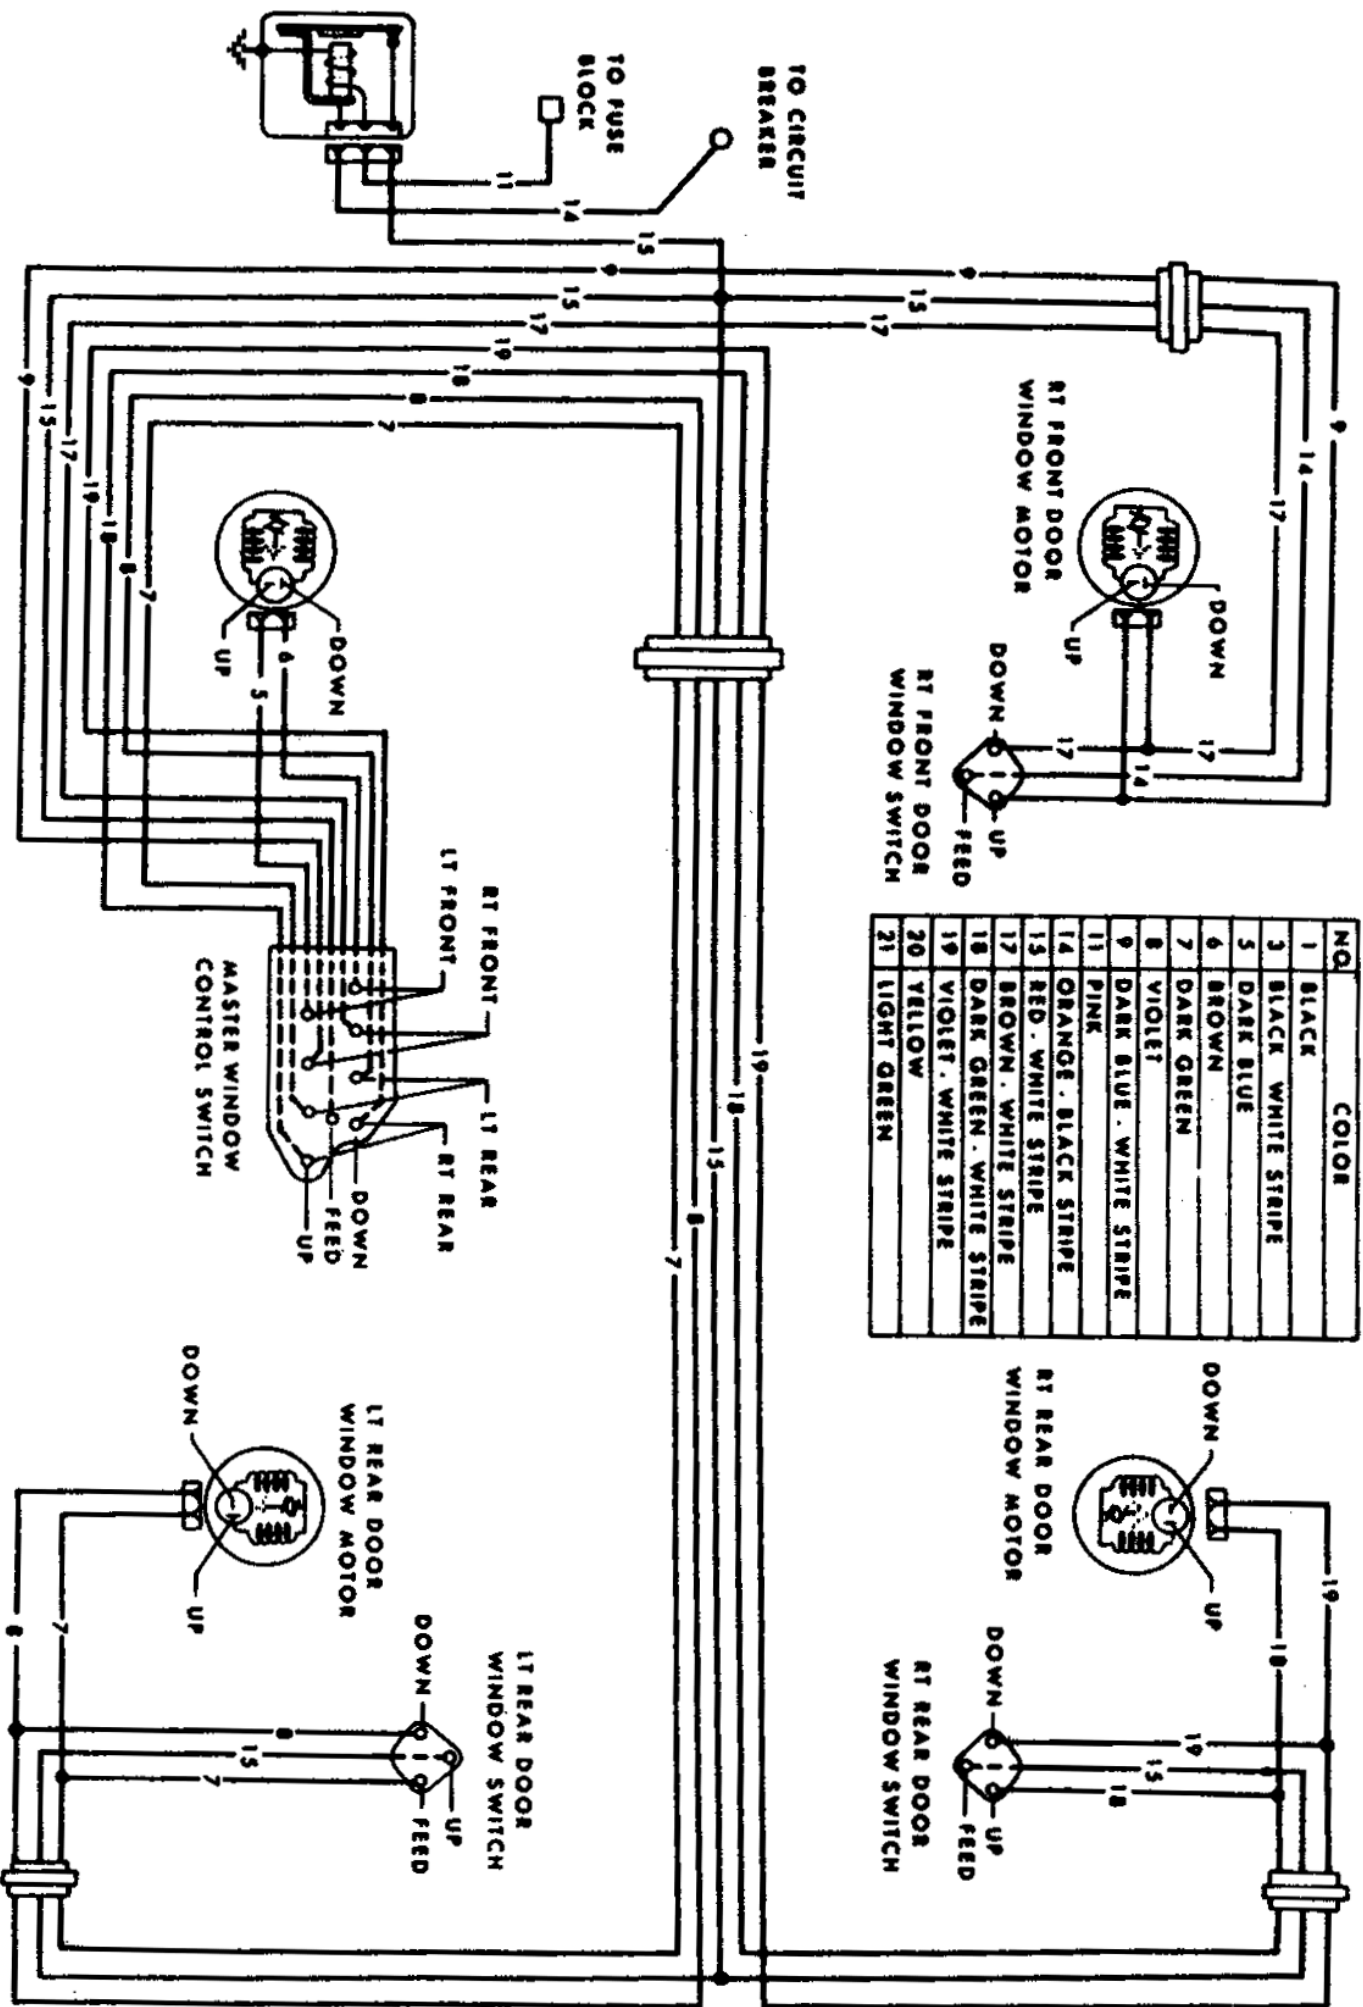

NO.	COLOR
1	BLACK
2	BLACK . WHITE STRIPE
3	DARK BLUE
4	BROWN
5	DARK GREEN
6	VIOLET
7	DARK BLUE . WHITE STRIPE
8	PINK
9	ORANGE . BLACK STRIPE
10	RED . WHITE STRIPE
11	BROWN . WHITE STRIPE
12	DARK GREEN . WHITE STRIPE
13	VIOLET . WHITE STRIPE
14	YELLOW
15	LIGHT GREEN

1968 GTO, LeMans & Tempest
Power Window Circuit