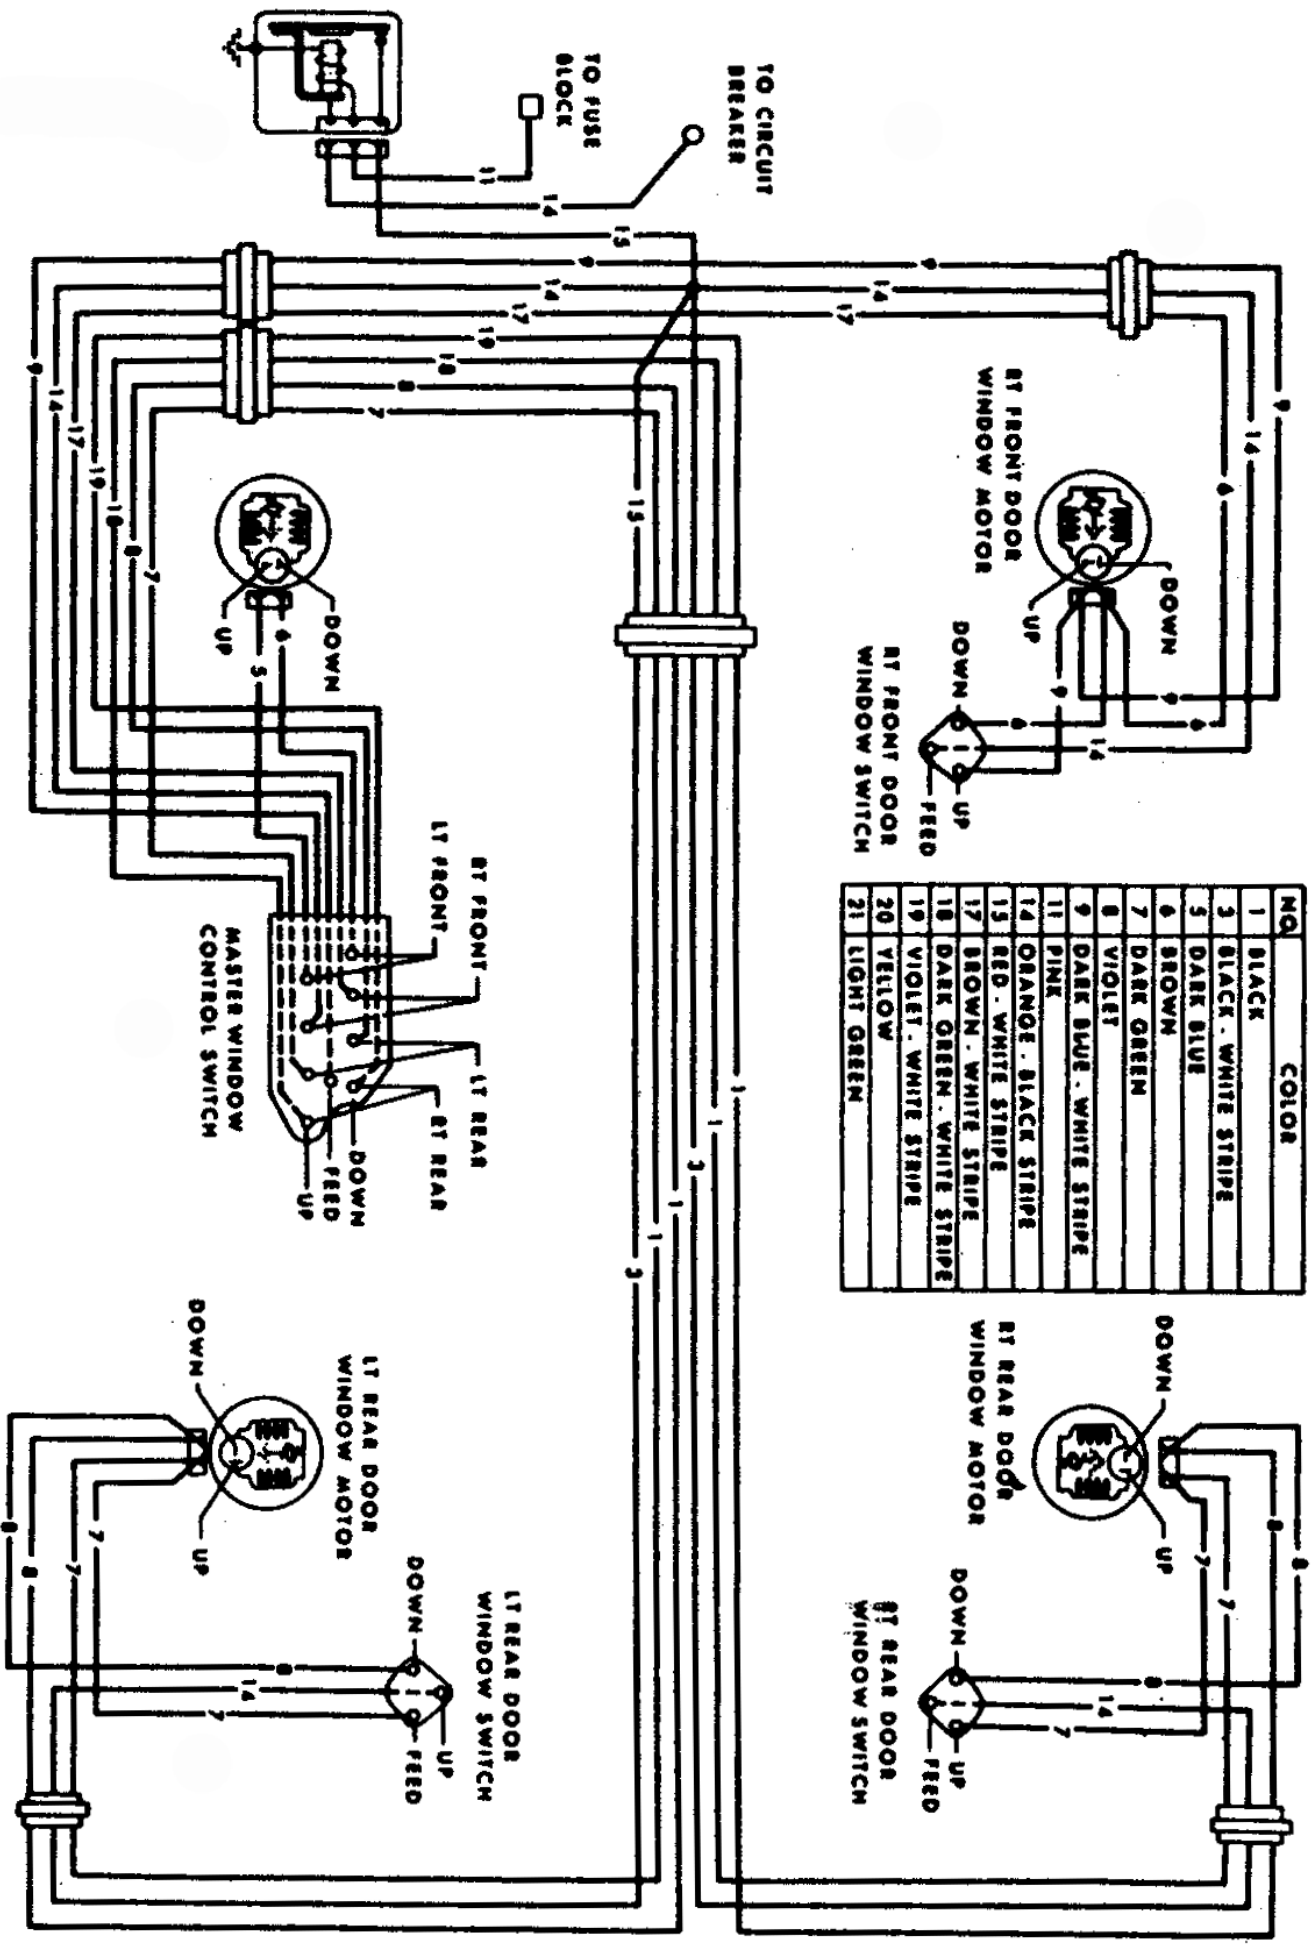

NO.	COLOR
1	BLACK
3	BLACK - WHITE STRIPE
5	DARK BLUE
6	BROWN
7	DARK GREEN
8	VIOLET
9	DARK BLUE - WHITE STRIPE
11	PINK
14	ORANGE - BLACK STRIPE
15	RED - WHITE STRIPE
17	BROWN - WHITE STRIPE
18	DARK GREEN - WHITE STRIPE
19	VIOLET - WHITE STRIPE
20	YELLOW
21	LIGHT GREEN

1967 GTO, LeMans & Tempest

Power Window Diagram