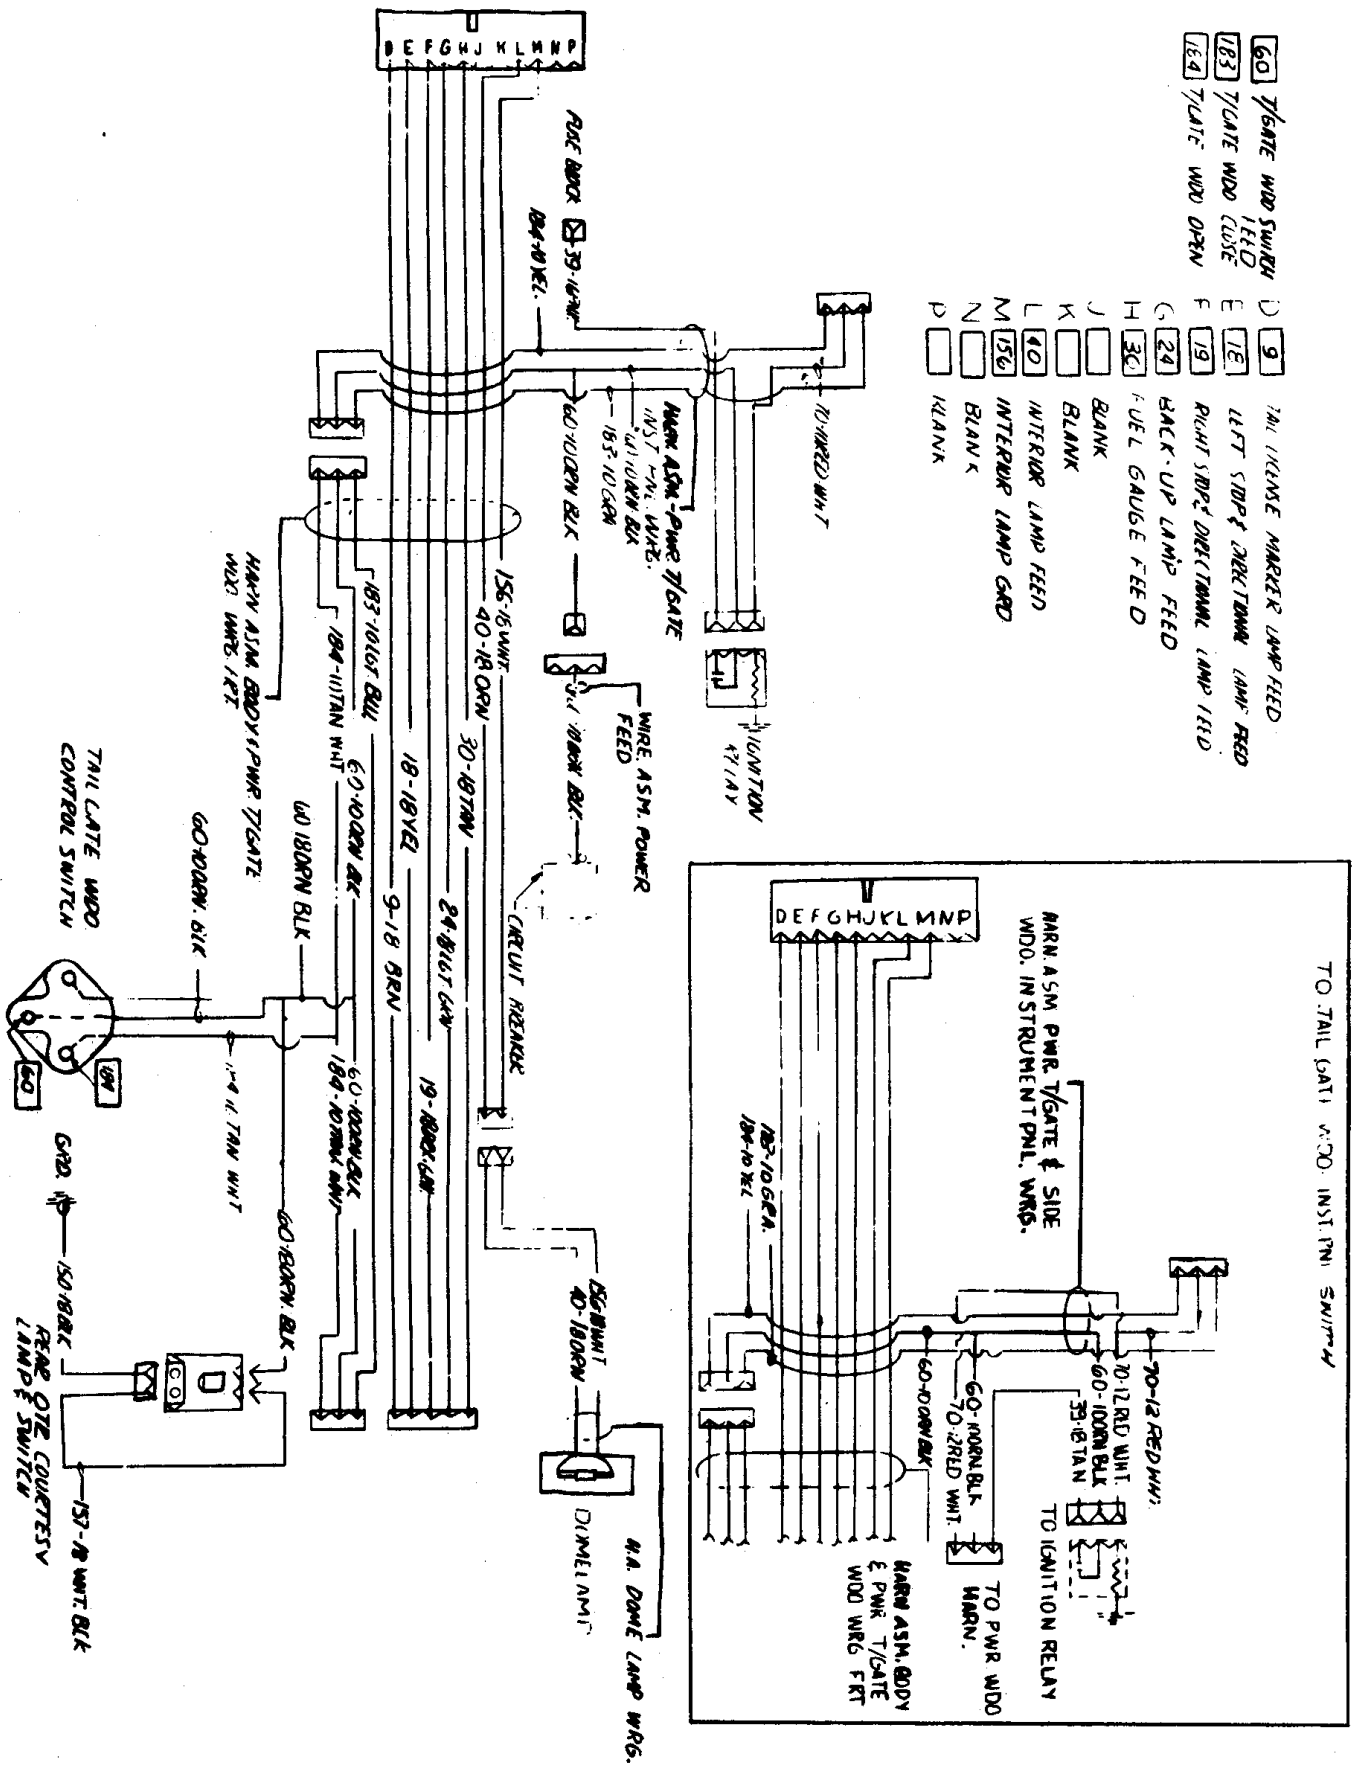

- 60 T/GATE W/D SWITCH FEED
- 183 T/GATE W/D CLOSE
- 184 T/GATE W/D OPEN

- 9 7/4 LICENSE MARKER LAMP FEED
- 18 1/4 LEFT STRIP & DIRECTION LAMP FEED
- 19 1/4 RIGHT STRIP & DIRECTION LAMP FEED
- 24 1/4 BACK-UP LAMP FEED
- 30 1/4 FUEL GAUGE FEED
- 30 BLANK
- 40 BLANK
- 40 INTERIOR LAMP FEED
- 156 INTERIOR LAMP GRD
- BLANK
- BLANK

1971-72 Chevelle Wagon

Power Tailgate Window Front Circuit