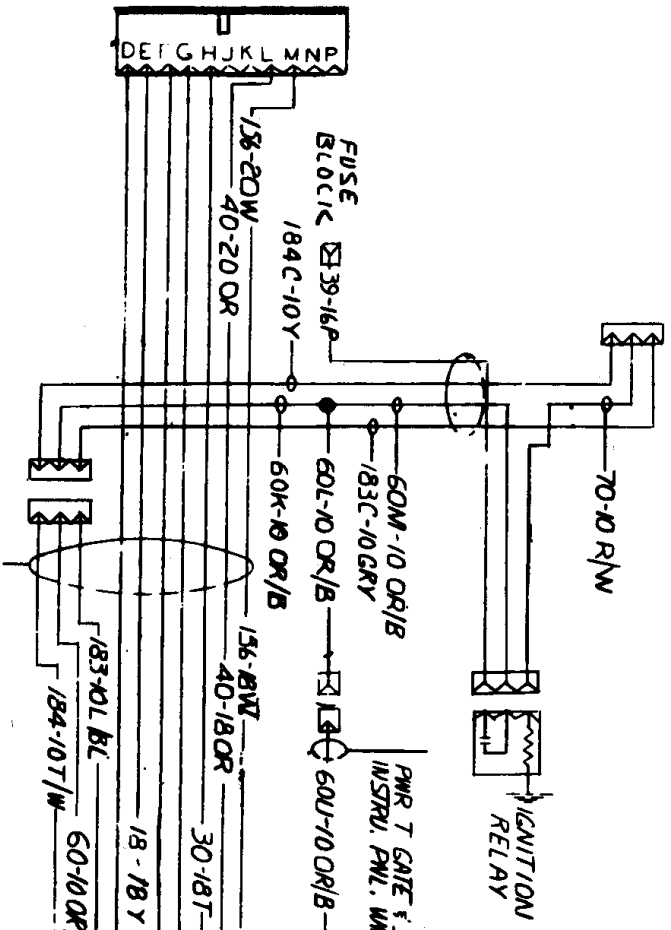

- 60 T/GATE WDO SWITCH FEED
- 163 T/GATE WDO CLOSE
- 164 T/GATE WDO OPEN
- 9 TAIL - LICENSE MARKER LAMP FEED
- 18 LEFT STOP - DIRECTIONAL LAMP FEED
- 19 RIGHT STOP - DIRECTIONAL LAMP FEED
- 24 BACK-UP LAMP FEED
- 30 FUEL GAUGE FEED
- 40 BLANK
- 40 INTERIOR LAMP FEED
- 156 INTERIOR LAMP GROUND
- BLANK
- BLANK

TO T/GATE WDO INST
PANEL SWITCH

HARNESSES ASM - BODY & PWR.
T/GATE WDO WIRING - FRT.

1970 Chevelle Wagon

Power Tailgate Window Front Circuit