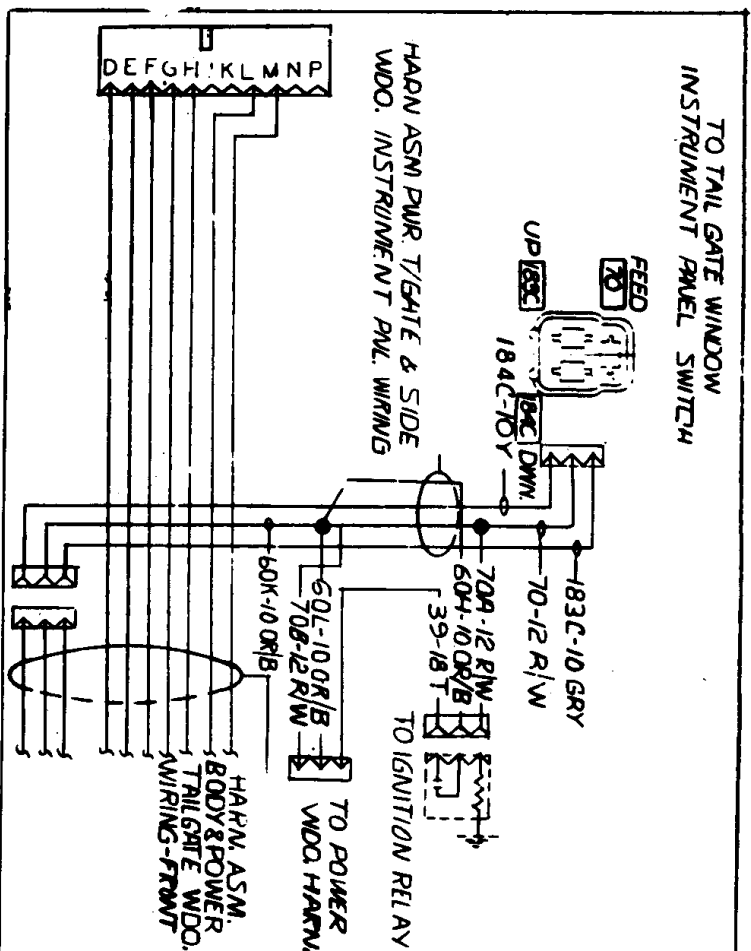

- 60 T/GATE WDO SWITCH FEED
- 163 T/GATE WDO CLOSE
- 164 T/GATE WDO OPEN
- 9 TAIL - LICENSE MARKER LAMP FEED
- 18 LEFT STOP - DIRECTIONAL LAMP FEED
- 19 RIGHT STOP - DIRECTIONAL LAMP FEED
- 24 BACK-UP LAMP FEED
- 30 FUEL GAUGE FEED
- 40 BLANK
- 40 INTERIOR LAMP FEED
- 156 INTERIOR LAMP GROUND
- BLANK
- BLANK

TO T/GATE WDO INST
PANEL SWITCH

HARNESSES ASM - BODY & PWR.
T/GATE WDO WIRING - FRT.

1970 Chevelle Wagon

Power Tailgate Window Front Circuit