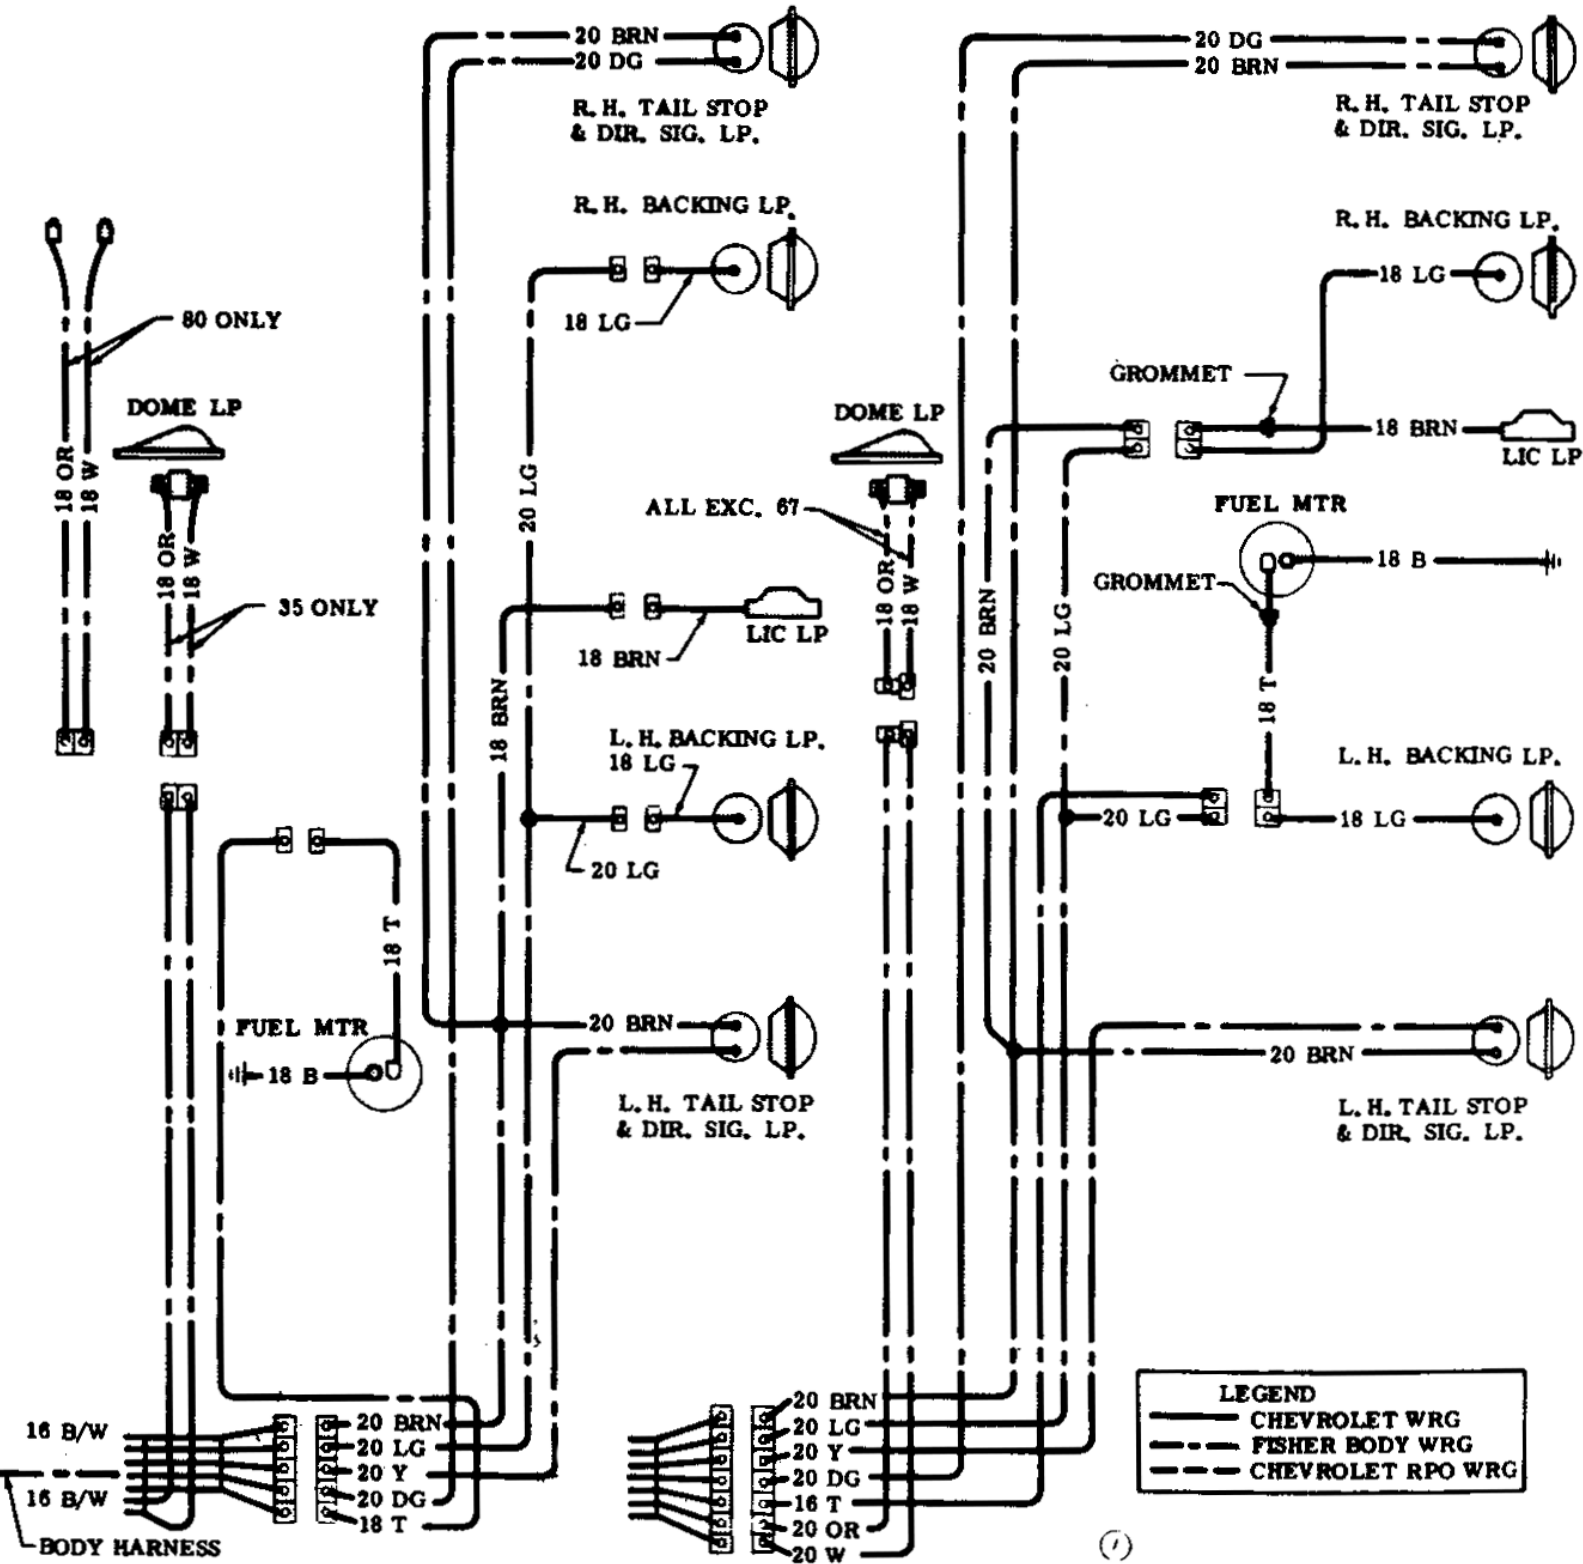

PICK-UP DEL. AND STATION WAGON

SEDAN AND CONVERTIBLE

1967 Chevelle & El Camino
Body & Rear Lights