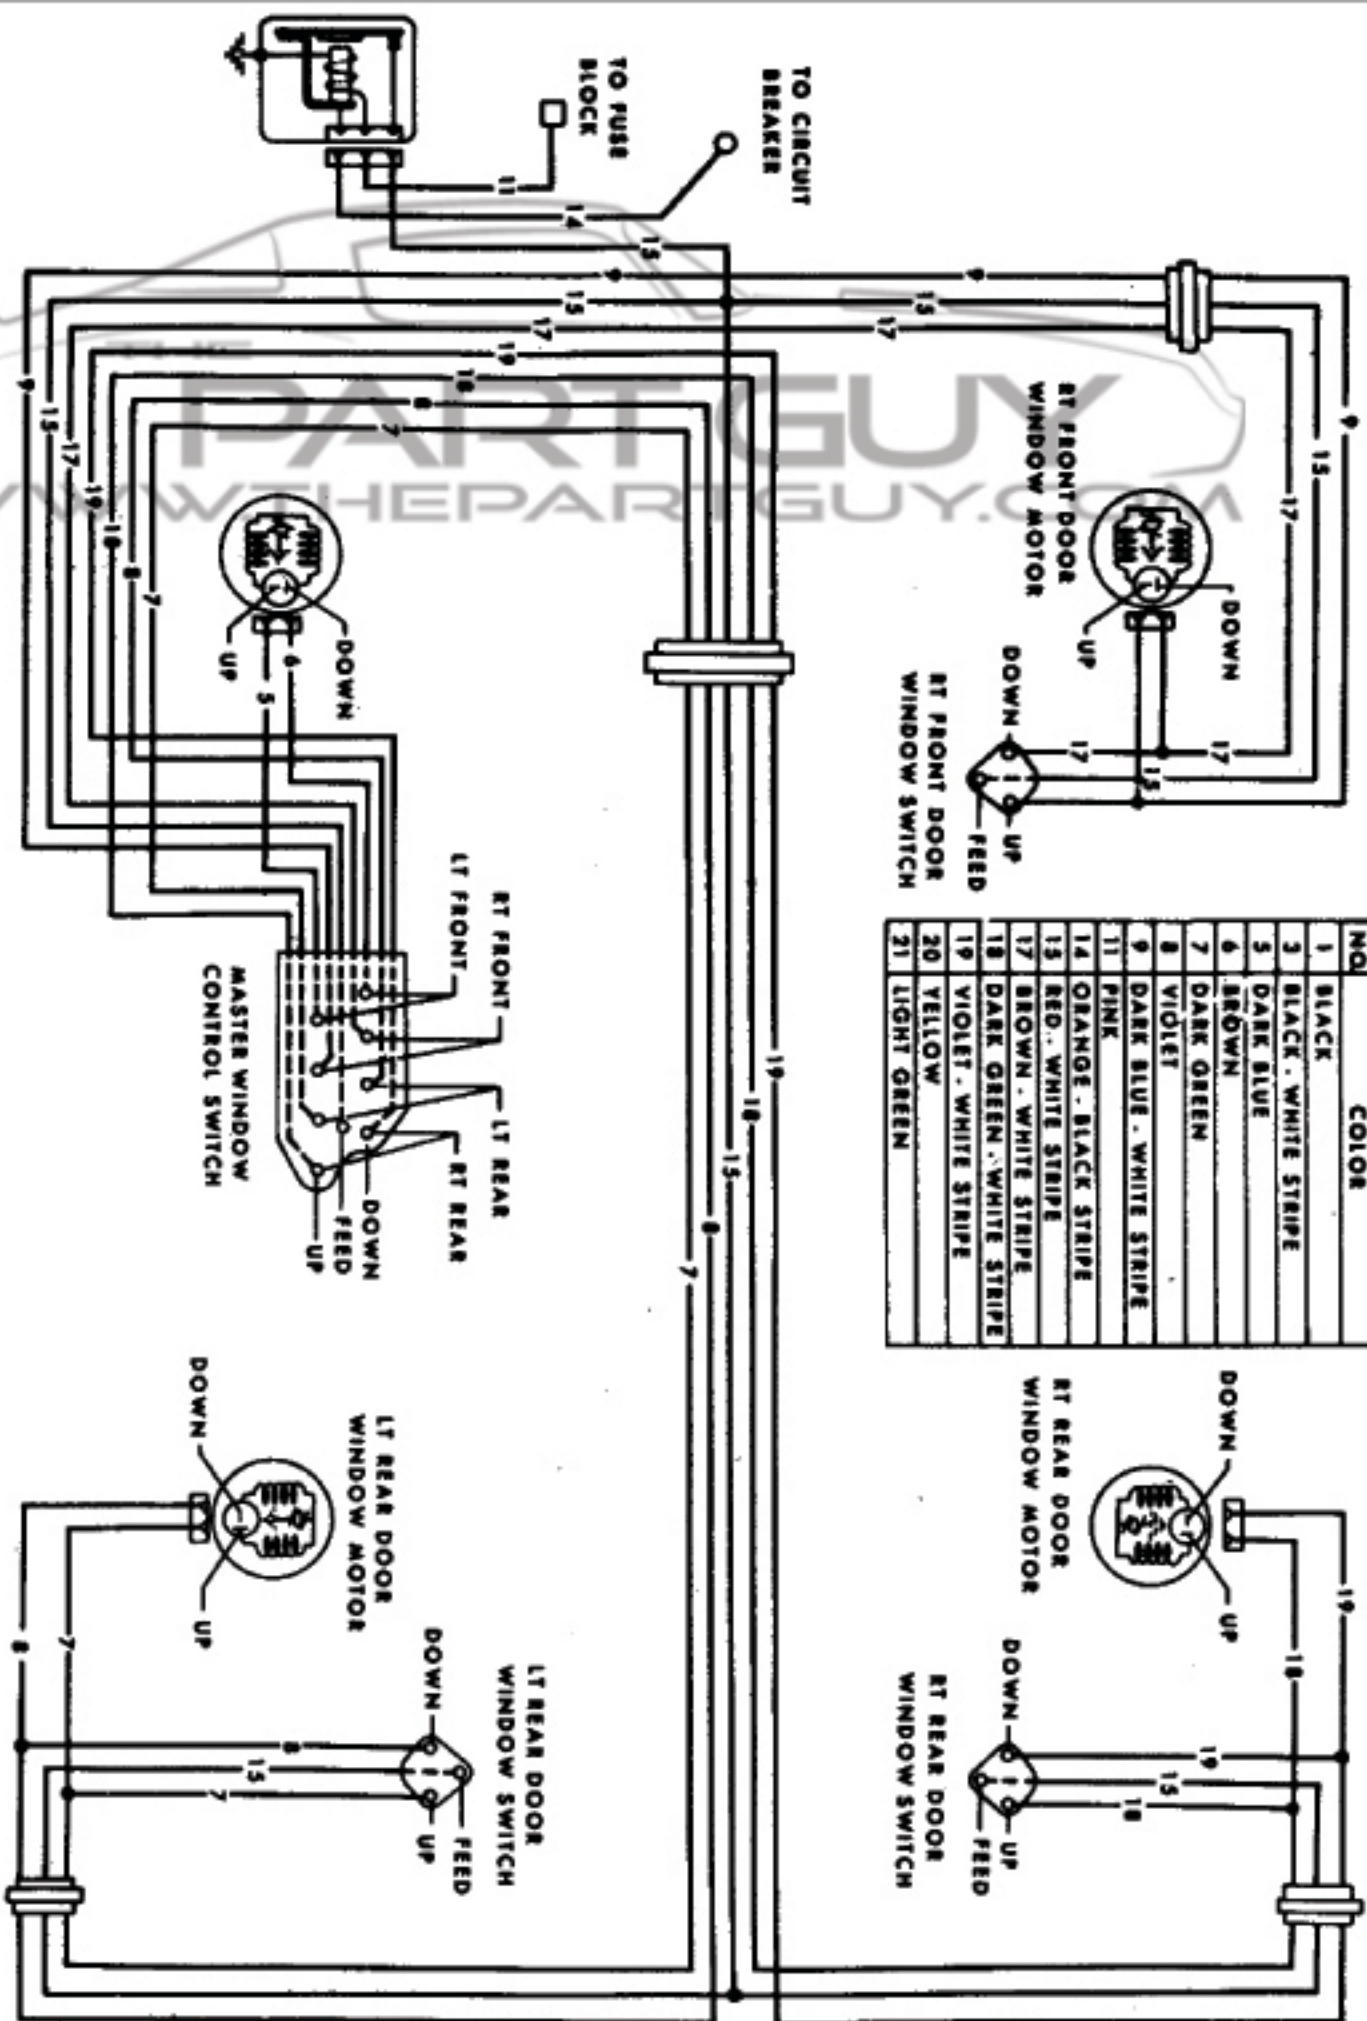

COLOR CODE

NO.	COLOR
1	BLACK
3	BLACK - WHITE STRIPE
5	DARK BLUE
6	BROWN
7	DARK GREEN
8	VIOLET
9	DARK BLUE - WHITE STRIPE
11	PINK
14	ORANGE - BLACK STRIPE
15	RED - WHITE STRIPE
17	BROWN - WHITE STRIPE
18	DARK GREEN - WHITE STRIPE
19	VIOLET - WHITE STRIPE
20	YELLOW
21	LIGHT GREEN

1969 Chevelle

Power Window Circuit