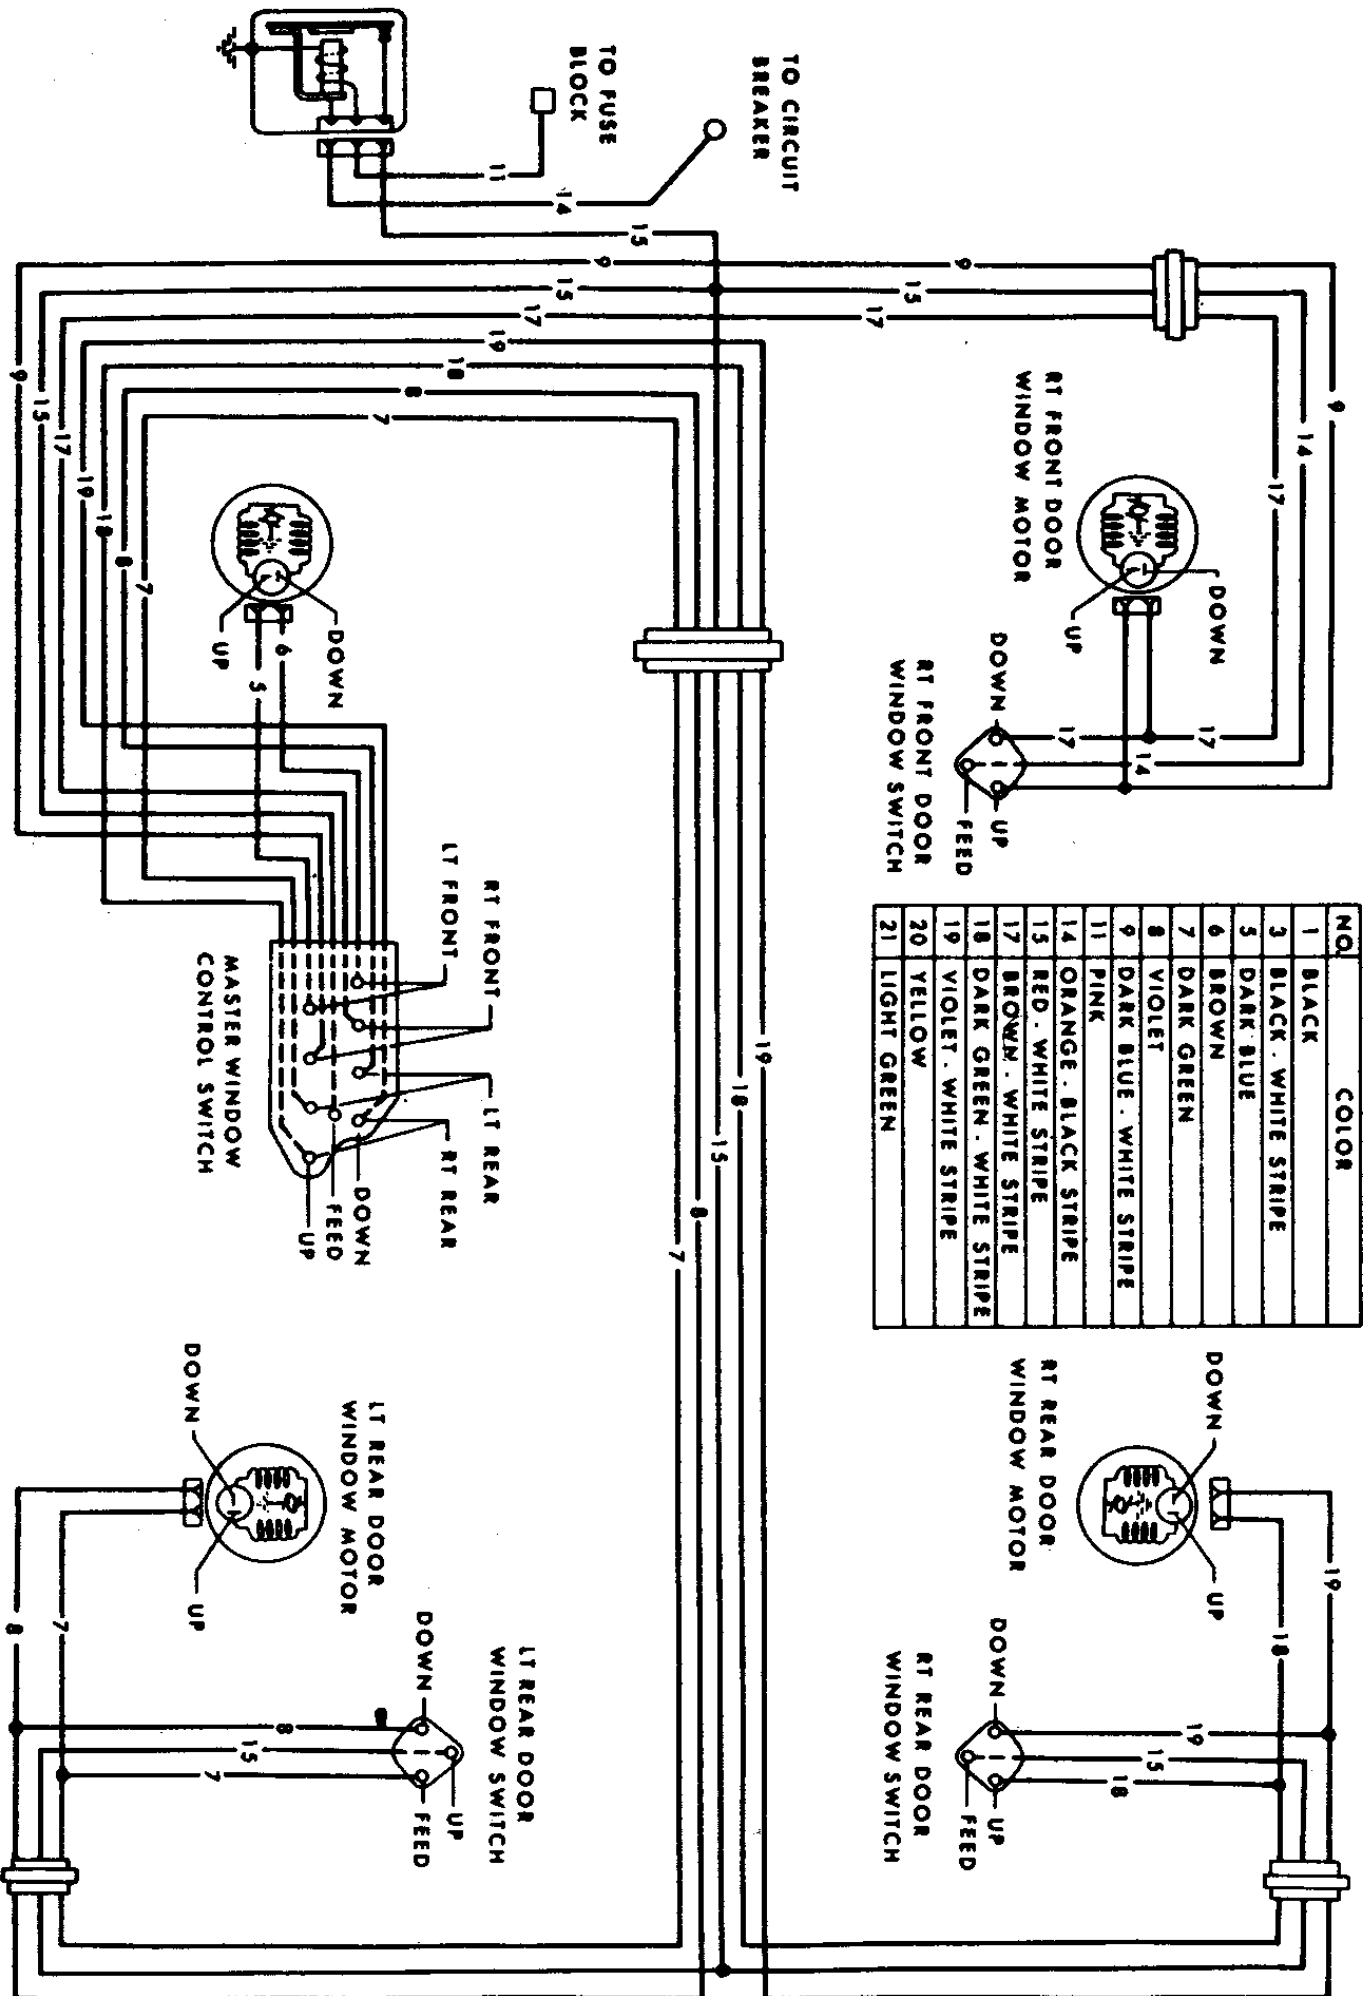

COLOR CODE

NO.	COLOR
1	BLACK
3	BLACK - WHITE STRIPE
5	DARK BLUE
6	BROWN
7	DARK GREEN
8	VIOLET
9	DARK BLUE - WHITE STRIPE
11	PINK
14	ORANGE - BLACK STRIPE
15	RED - WHITE STRIPE
17	BROWN - WHITE STRIPE
18	DARK GREEN - WHITE STRIPE
19	VIOLET - WHITE STRIPE
20	YELLOW
21	LIGHT GREEN

1968 Chevelle
Power Window Circuit