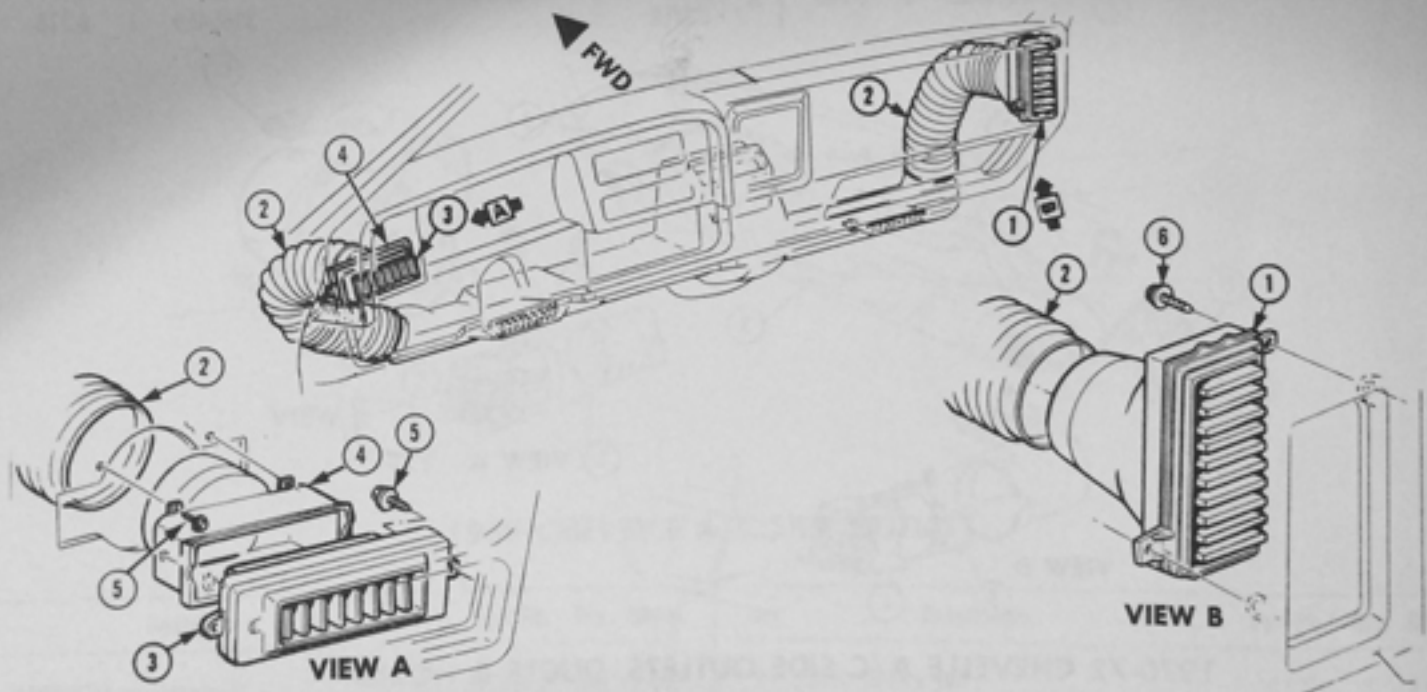

1973-75 CHEVELLE, EL CAMINO AND GMC SPRINT A/C LAP COOLERS

Key	Description	Part No.	Qty.	Group
1	OUTLET ASSY., Centre	3998483	1	9.262
2	"U"-NUT (8-18)	S.S.	AR	8.921
3	SEAL	3998484	1	9.260
4	AIR OUTLET ASSY., Right Hand	3998482	1	9.262
5	SCREW (8-18 x 5/8)	S.S.	AR	8.977

Key	Description	Part No.	Qty.	Group
	WASHER (3/4 x 3/4)	S.S.	AR	8.929
6	SCREW, Oval Head (8-18 x 5/8)	S.S.	AR	8.977
7	AIR OUTLET ASSY., Left Hand	3998457	1	9.262
8	STRAP, Centre Duct	6262614	1	9.260

1973-75 CHEVELLE, EL CAMINO AND GMC SPRINT AIR CONDITIONING SIDE OUTLETS, DUCT AND HOSES

Key	Description	Part No.	Qty.	Group
1	OUTLET, Side Right	3998444	1	9.262
2	HOSE (3 - 1/4)	S.S.	AR	8.962
3	OUTLET, Side Left	3998443	1	9.262

Key	Description	Part No.	Qty.	Group
4	ADAPTER, Side Outlet Left	3998485	1	9.262
5	SCREW (#8-18 x 1/2)	S.S.	AR	8.977
6	SCREW (#8-18 x 3/8)	S.S.	AR	8.977