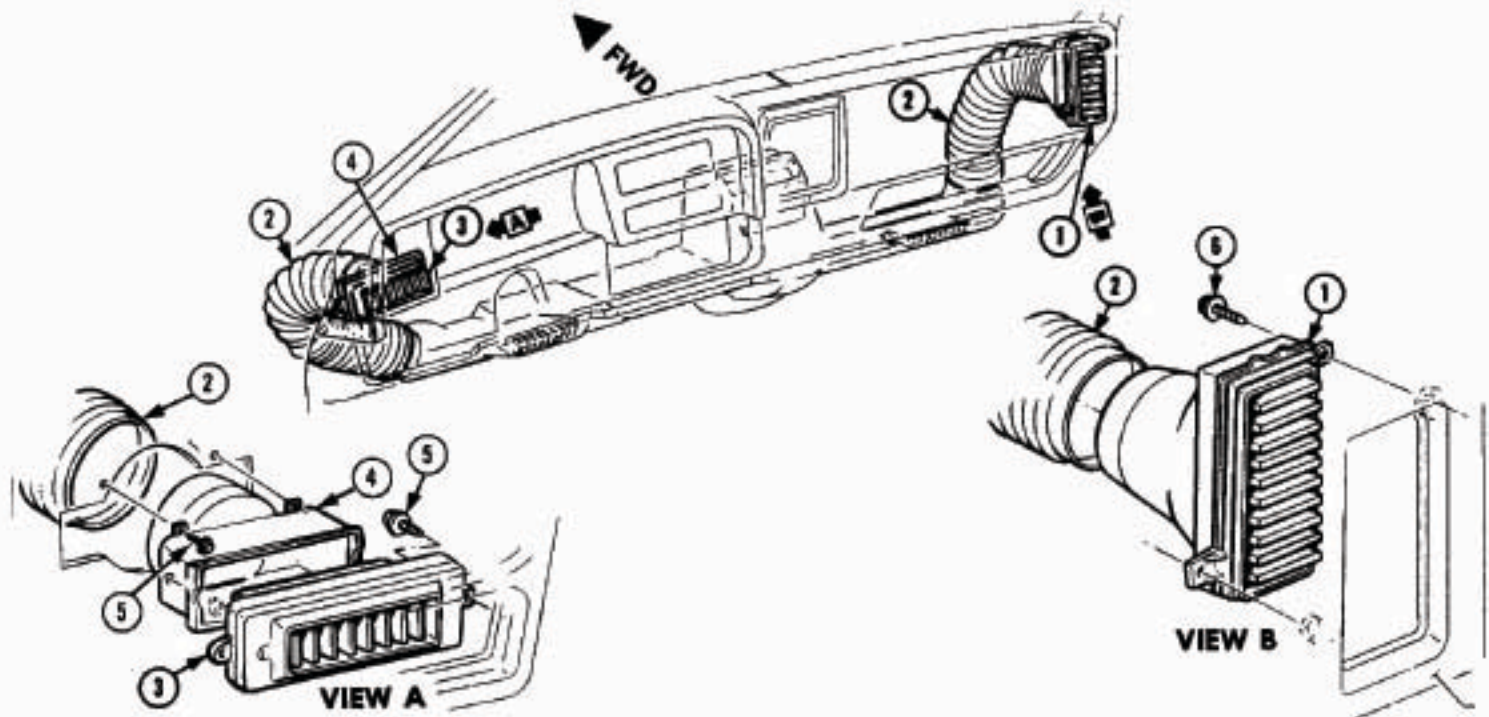

1973-77 CHEVELLE, EL CAMINO AND GMC SPRINT A/C LAP COOLERS

Key	Description	Part No.	Qty.	Group
1	OUTLET ASSY., Centre	3998483	1	9.262
2	"U"-NUT (8-18)	S.S.	AR	8.921
3	SEAL	3998484	1	9.260
4	AIR OUTLET ASSY., Right Hand	3998482	1	9.262
5	SCREW (8-18 x 3/8)	S.S.	AR	8.977

Key	Description	Part No.	Qty.	Group
	WASHER (3/8 x 3/8)	S.S.	AR	8.929
6	SCREW, Oval Head (8-18 x 3/8)	S.S.	AR	8.977
7	AIR OUTLET ASSY., Left Hand	3998457	1	9.262
8	STRAP, Centre Duct	6262614	1	9.260

1973-77 CHEVELLE, EL CAMINO AND GMC SPRINT AIR CONDITIONING SIDE OUTLETS, DUCT AND HOSES

Key	Description	Part No.	Qty.	Group
1	OUTLET, Side Right	3998444	1	9.262
2	HOSE (3 - 1/4)	S.S.	AR	8.962
3	OUTLET, Side Left	3998443	1	9.262

Key	Description	Part No.	Qty.	Group
4	ADAPTER, Side Outlet Left	3998485	1	9.262
5	SCREW (#8-18 x 1/2)	S.S.	AR	8.977
6	SCREW (#8-18 x 5/8)	S.S.	AR	8.977