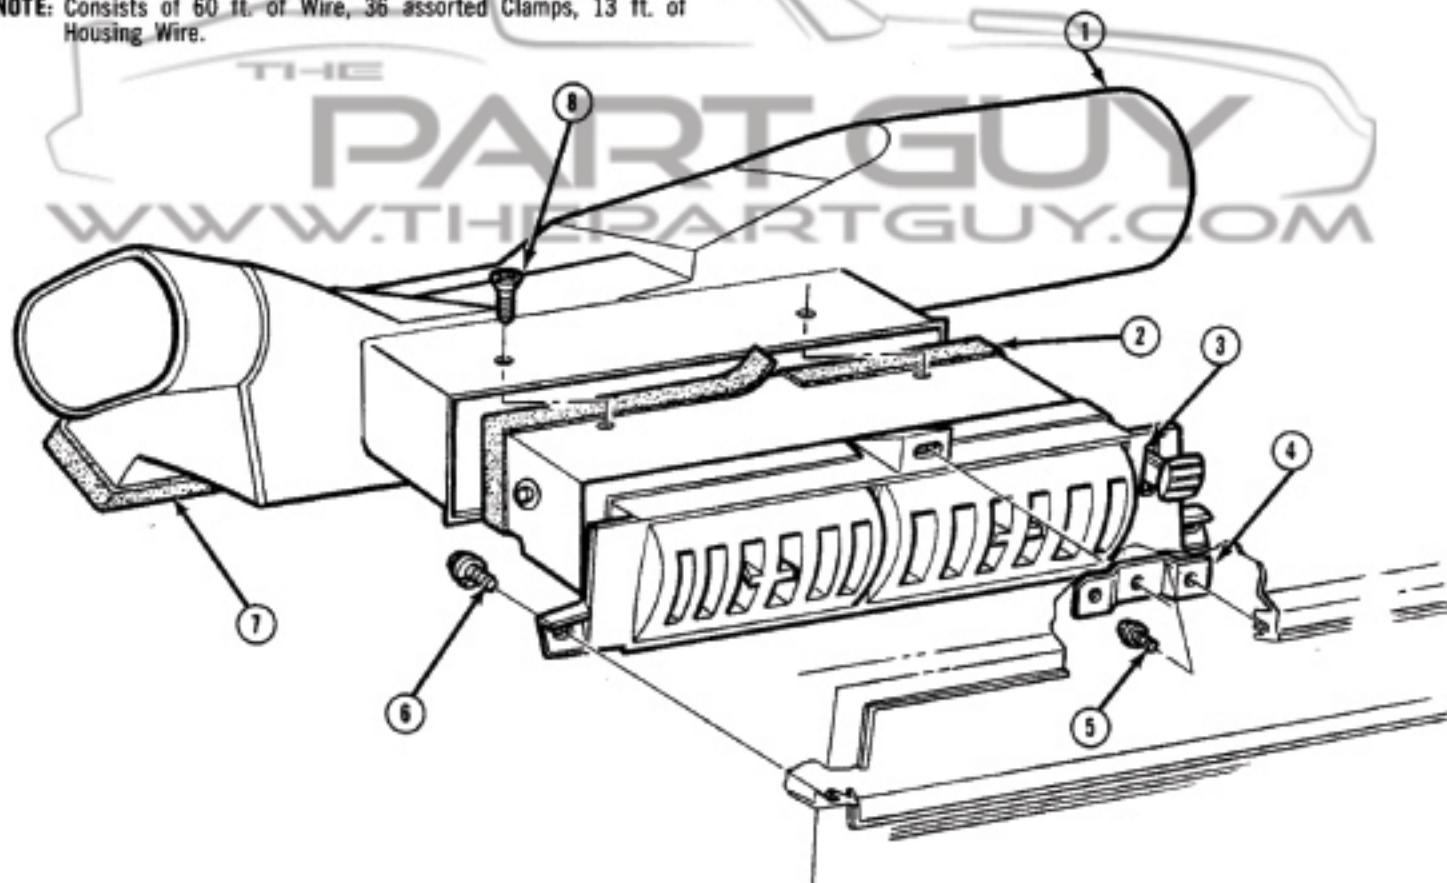

1969 CHEVELLE AIR CONDITIONING SIDE OUTLETS AND AIR SHUT OFF CABLES

Key	Description	Part No.	Qty.	Group
1	SCREW (10-16 x 3/8)	S.S.	AR	8.977
2	CABLE ASSY. — See Note	6258364	AR	9.787
3	"J" NUT (8-18)	S.S.	AR	8.921
4	NUT (5/8)	S.S.	AR	8.921
5	SCREW (10-16 x 3/4)	S.S.	AR	8.977

NOTE: Consists of 60 ft. of Wire, 36 assorted Clamps, 13 ft. of Housing Wire.

Key	Description	Part No.	Qty.	Group
6	BEZEL — Black	3949833	2	9.789
	— Green	DISC	2	9.789
	— Red	DISC	2	9.789
7	SCREW (#8-18 x 3/8)	S.S.	AR	8.977

1969 CHEVELLE AIR CONDITIONING CENTRE OUTLET

Key	Description	Part No.	Qty.	Group
1	DUCT	3942683	1	9.262
2	SEAL	3929027	1	9.262
3	OUTLET ASSY.	3942682	1	9.262
4	BRACKET	N.S.	—	—

Key	Description	Part No.	Qty.	Group
5	SCREW (#8-18 x 3/8)	S.S.	AR	8.977
6	SCREW (#8-18)	S.S.	AR	8.977
7	SEAL	3929027	1	9.260
8	SCREW (8-18 x 1/2)	S.S.	AR	8.977