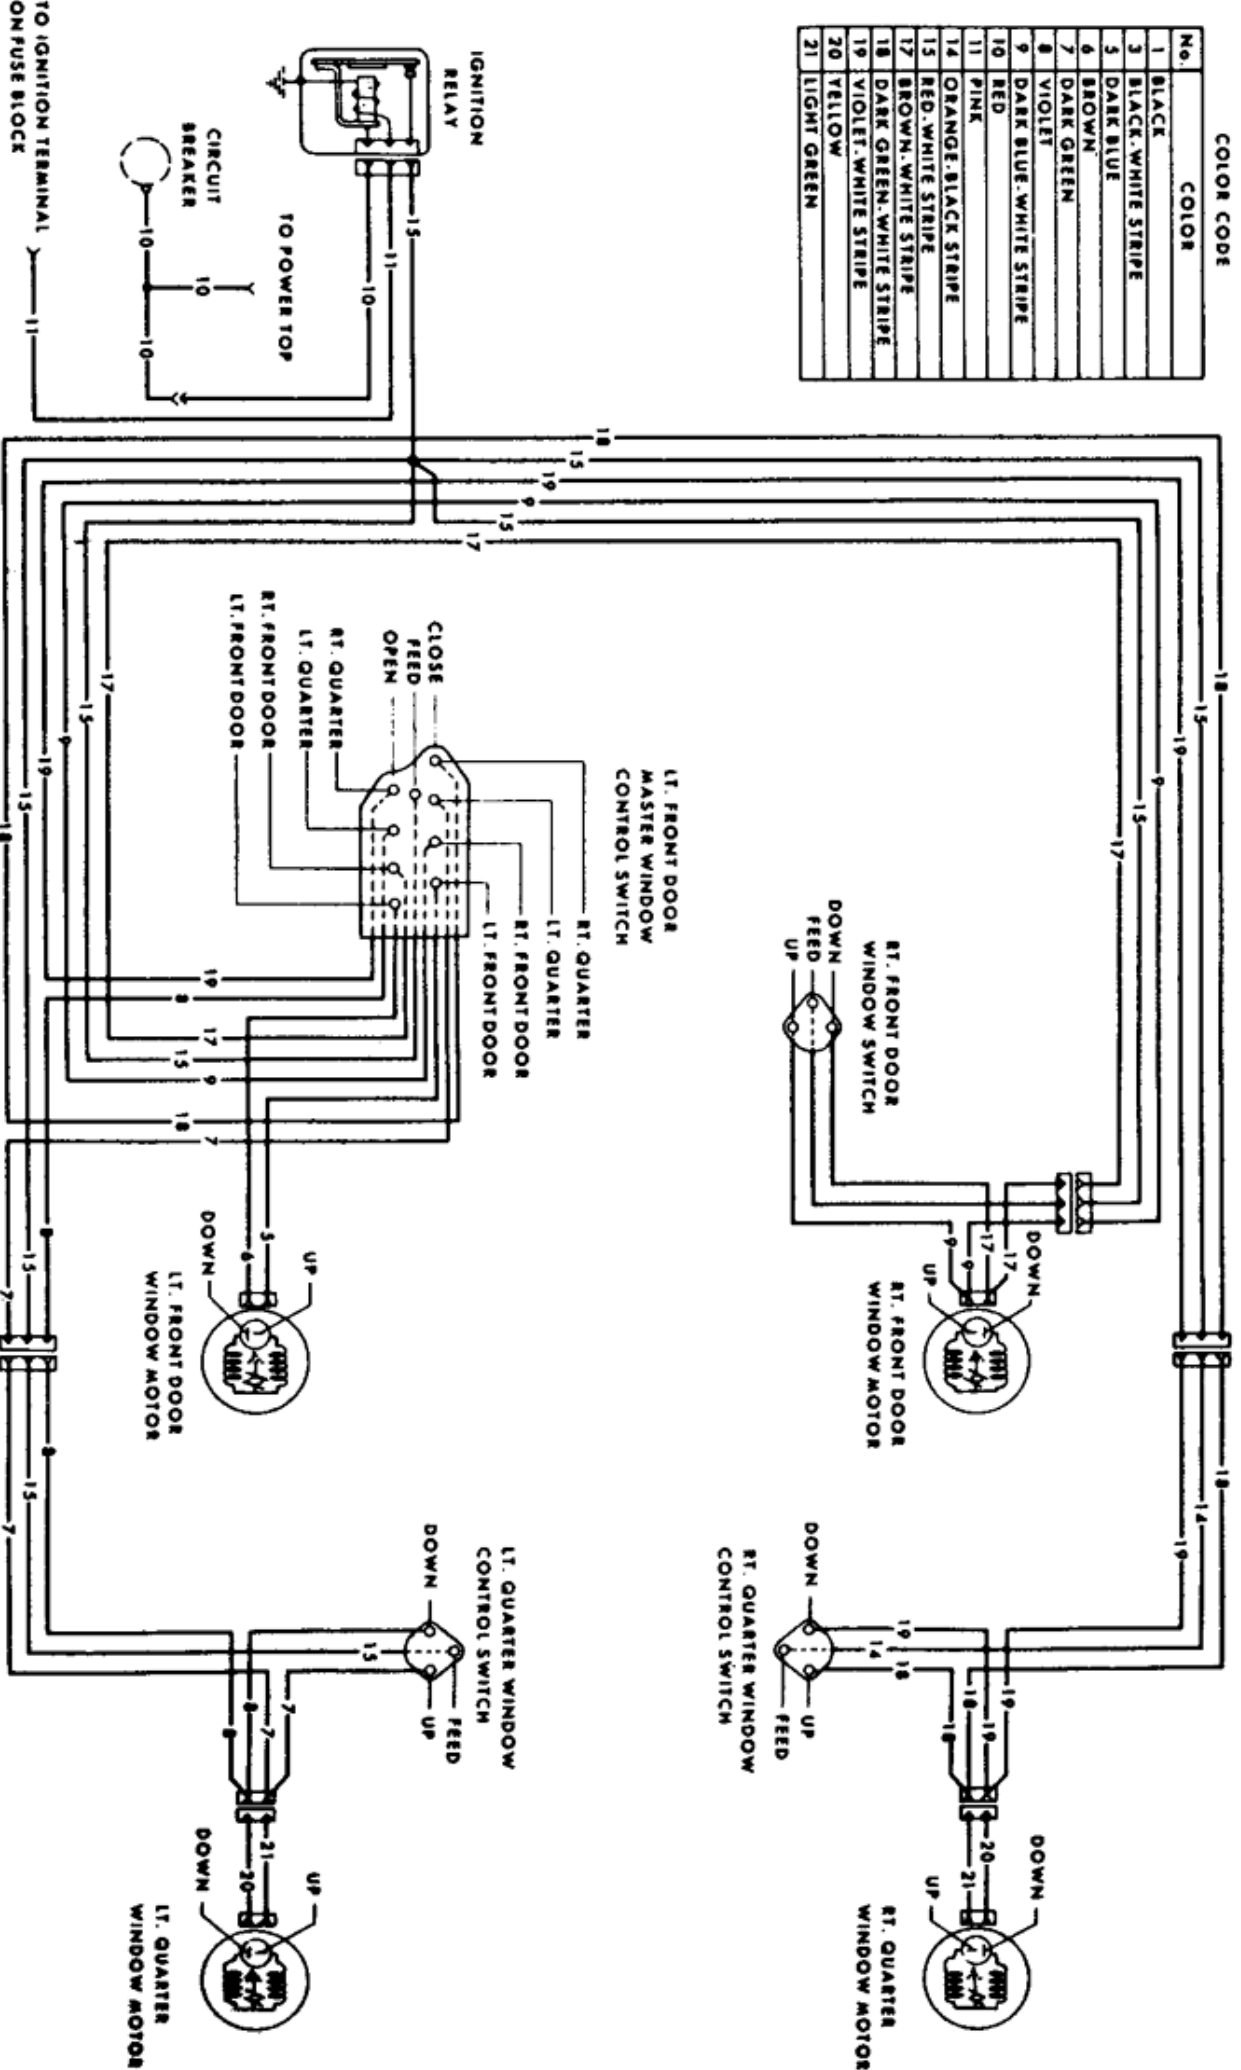

No.	COLOR CODE
1	BLACK
2	BLACK-WHITE STRIPE
3	DARK BLUE
4	BROWN
5	DARK BROWN
6	VIOLET
7	DARK BLUE-WHITE STRIPE
8	RED
9	PINK
10	ORANGE-BLACK STRIPE
11	RED-WHITE STRIPE
12	BROWN-WHITE STRIPE
13	DARK GREEN-WHITE STRIPE
14	VIOLET-WHITE STRIPE
15	YELLOW
16	LIGHT GREEN

67 CAMARO . . . POWER WINDOW CIRCUIT